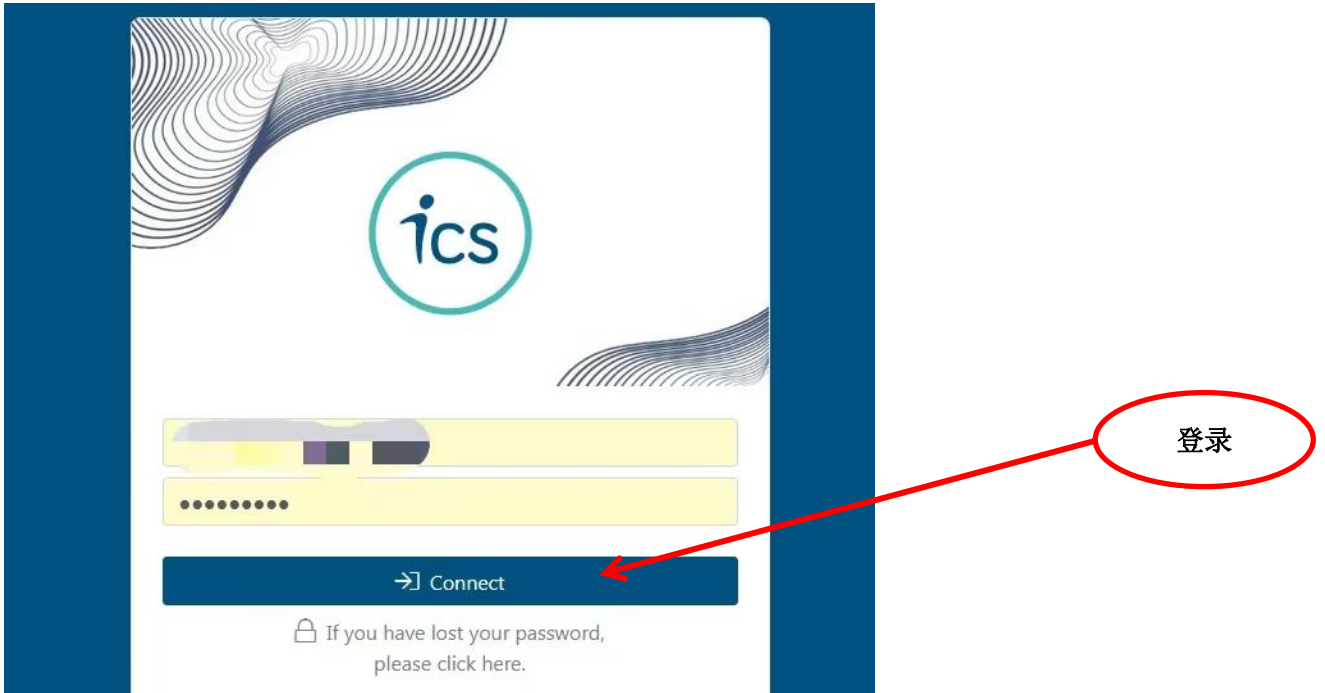

- 1、打开 <https://ics.art-informatique.com/login.action> 网址
- 2、输入账号密码登录

- 3、点击 CAP

4、下载报告

Country: China
Factory address (updated from audit if so): Village, Jialuan town, Hanyang district, Suzhou
Factory city: Hu
Retailer: C
Audit type: Invo
Audit category: S