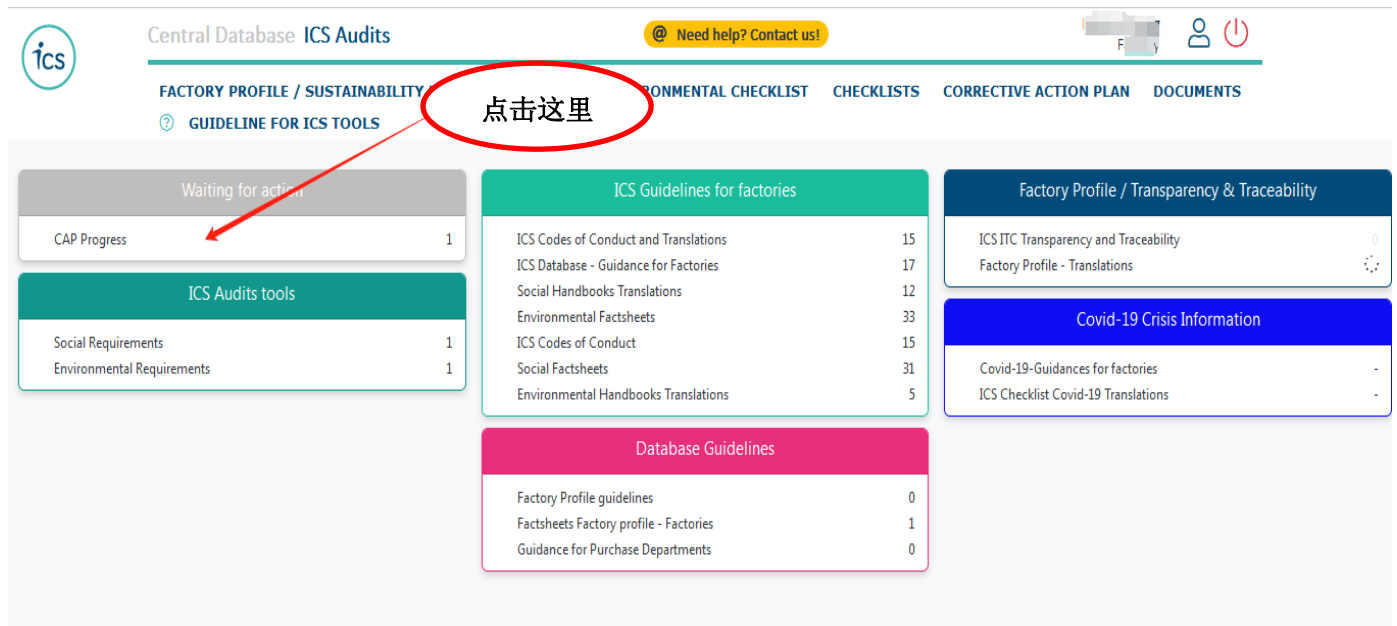

- 1、打开 <https://ics.art-informatique.com/login.action> 网址
- 2、输入账号密码登录

- 3、点击 CAP

4、下载报告

Country: China
Factory address (updated from audit if so): Village, Jialuan town, Hanyang district, Suzhou
Factory city: Hu
Retailer: C
Audit type: Invo
Audit category: S

Name	Email	Phone	Created by	Type	Category

RATING %

Visit date: 17/10/2024
Last CAP target date: 30/11/2025
Overall rating: **B 94%**

AN	Chapter	Letter and % rating
0	Management System, Transparency and Traceability	A 100%
1	Minimum age, Child labour and Young workers	A 100%
2	Forced labour	A 100%
3	Discrimination	A 100%
4	Disciplinary Practices, Harassment and Abuse	A 100%
5	Freedom of association and Grievance Mechanisms	A 100%
6	Working hours and Overtime	C 70%
7	Remuneration and Benefits	B
8	Health and Safety	